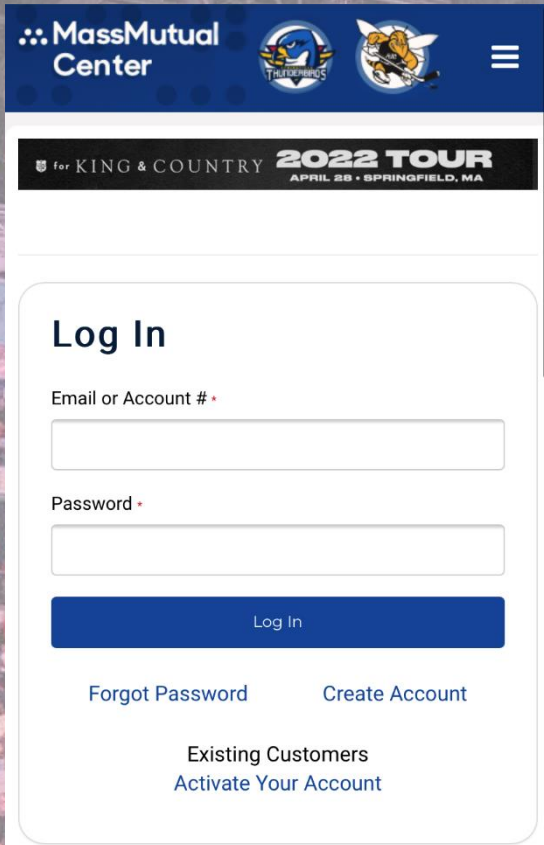

HOW TO TRANSFER TICKETS

SENDING TICKETS

Sending tickets is easy.

1. Log in to your account from your smartphone
2. Click on **“My Account Login”** to access your account
3. Select the events and tickets you want to transfer
4. Click **Transfer**

HOW TO TRANSFER TICKETS

MassMutual
Center

Who are you transferring to?

Heads up! Your recipient will have 48 hours to accept the transfer.

Mobile Number *

() -

5. Then fill in the mobile phone number of the recipient