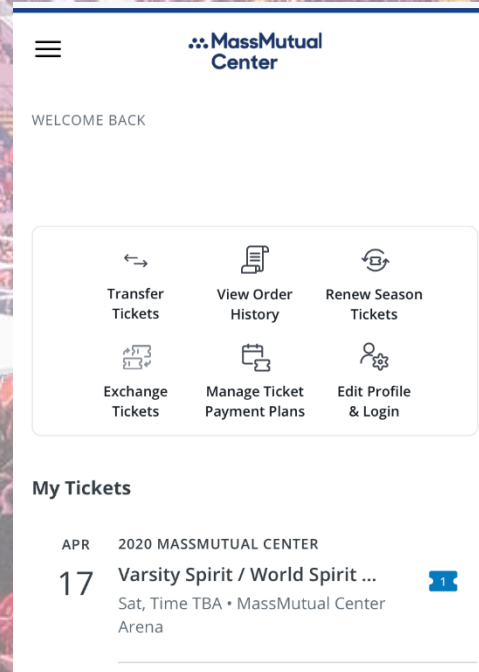

HOW TO TRANSFER TICKETS

SENDING TICKETS

Sending tickets is easy.

1. Log in to your account from your smartphone
2. Click on **“My Account Login”** to access your account
3. Select the events and tickets you want to transfer
4. Click **Transfer**

HOW TO TRANSFER TICKETS

MassMutual
Center

Who are you transferring to?

Heads up! Your recipient will have 48 hours to accept the transfer.

Mobile Number *

() -

5. Then fill in the mobile phone number of the recipient

6. Tap **CONFIRM** and your tickets will be sent via text message!

MassMutual
Center

Your transfer invite was sent!

Your recipient has 48 hours to accept the transfer.

You may cancel the transfer any time before it's accepted. Once transferred, you will no longer have access to the original tickets.

[BACK TO MY ACCOUNT](#)

TRANSFER SUMMARY

To: (xxx) xxx-xxxx

2020 MASSMUTUAL CENTER

Varsity Spirit / World Spirit Federation
Sat, Apr 17, Time TBA

General Admission
1 • FULL PRICE

You can transfer multiple tickets from multiple events, transfer to multiple people, all with the same easy process.