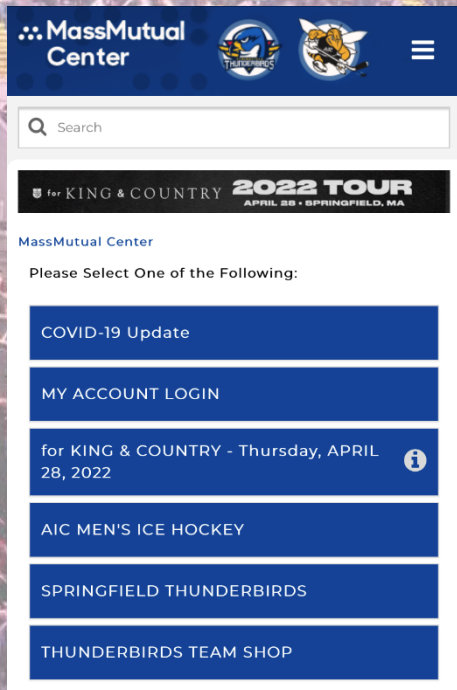

HOW TO TRANSFER TICKETS

SENDING TICKETS

Sending tickets is easy.

1. Log in to your account from your smartphone
2. Click on **“My Account Login”** to access your account
3. Select the events and tickets you want to transfer
4. Click **Transfer**

HOW TO TRANSFER TICKETS

MassMutual
Center

Who are you transferring to?

Heads up! Your recipient will have 48 hours to accept the transfer.

Mobile Number *

() -

5. Then fill in the mobile phone number of the recipient