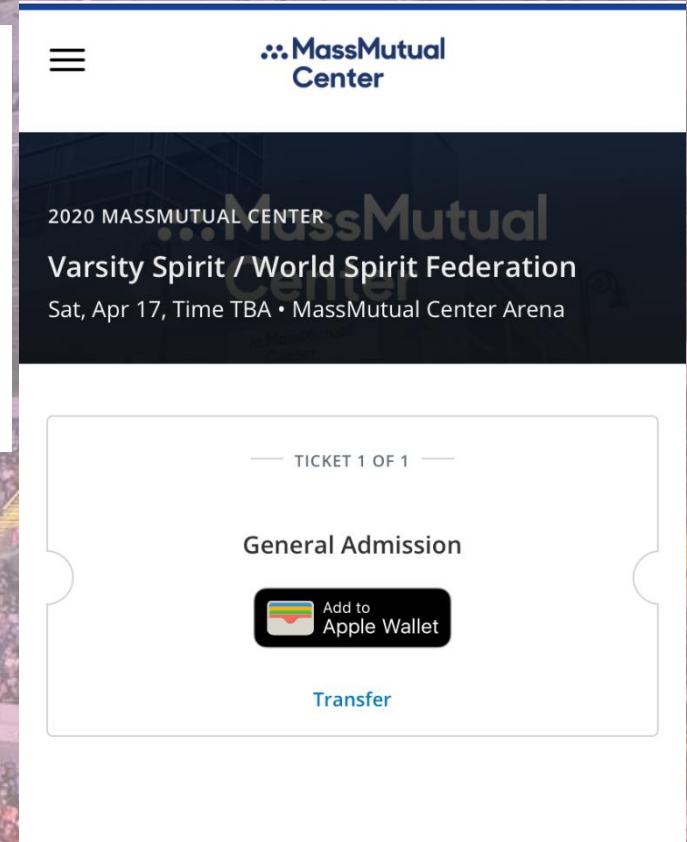

HOW TO TRANSFER TICKETS

SENDING TICKETS

Sending tickets is easy.

1. Log in to your account from your smartphone
2. Click on **“My Account Login”** to access your account
3. Select the events and tickets you want to transfer
4. Click **Transfer**

HOW TO TRANSFER TICKETS

MassMutual
Center

Who are you transferring to?

Heads up! Your recipient will have 48 hours to accept the transfer.

Mobile Number *

() -

5. Then fill in the mobile phone number of the recipient

6. Tap **CONFIRM** and your tickets will be sent via text message!

MassMutual
Center

Your transfer invite was sent!

Your recipient has 48 hours to accept the transfer.

You may cancel the transfer any time before it's accepted. Once transferred, you will no longer have access to the original tickets.

[BACK TO MY ACCOUNT](#)

TRANSFER SUMMARY

To: (xxx) xxx-xxxx

2020 MASSMUTUAL CENTER

Varsity Spirit / World Spirit Federation
Sat, Apr 17, Time TBA

General Admission
1 • FULL PRICE

You can transfer multiple tickets from multiple events, transfer to multiple people, all with the same easy process.