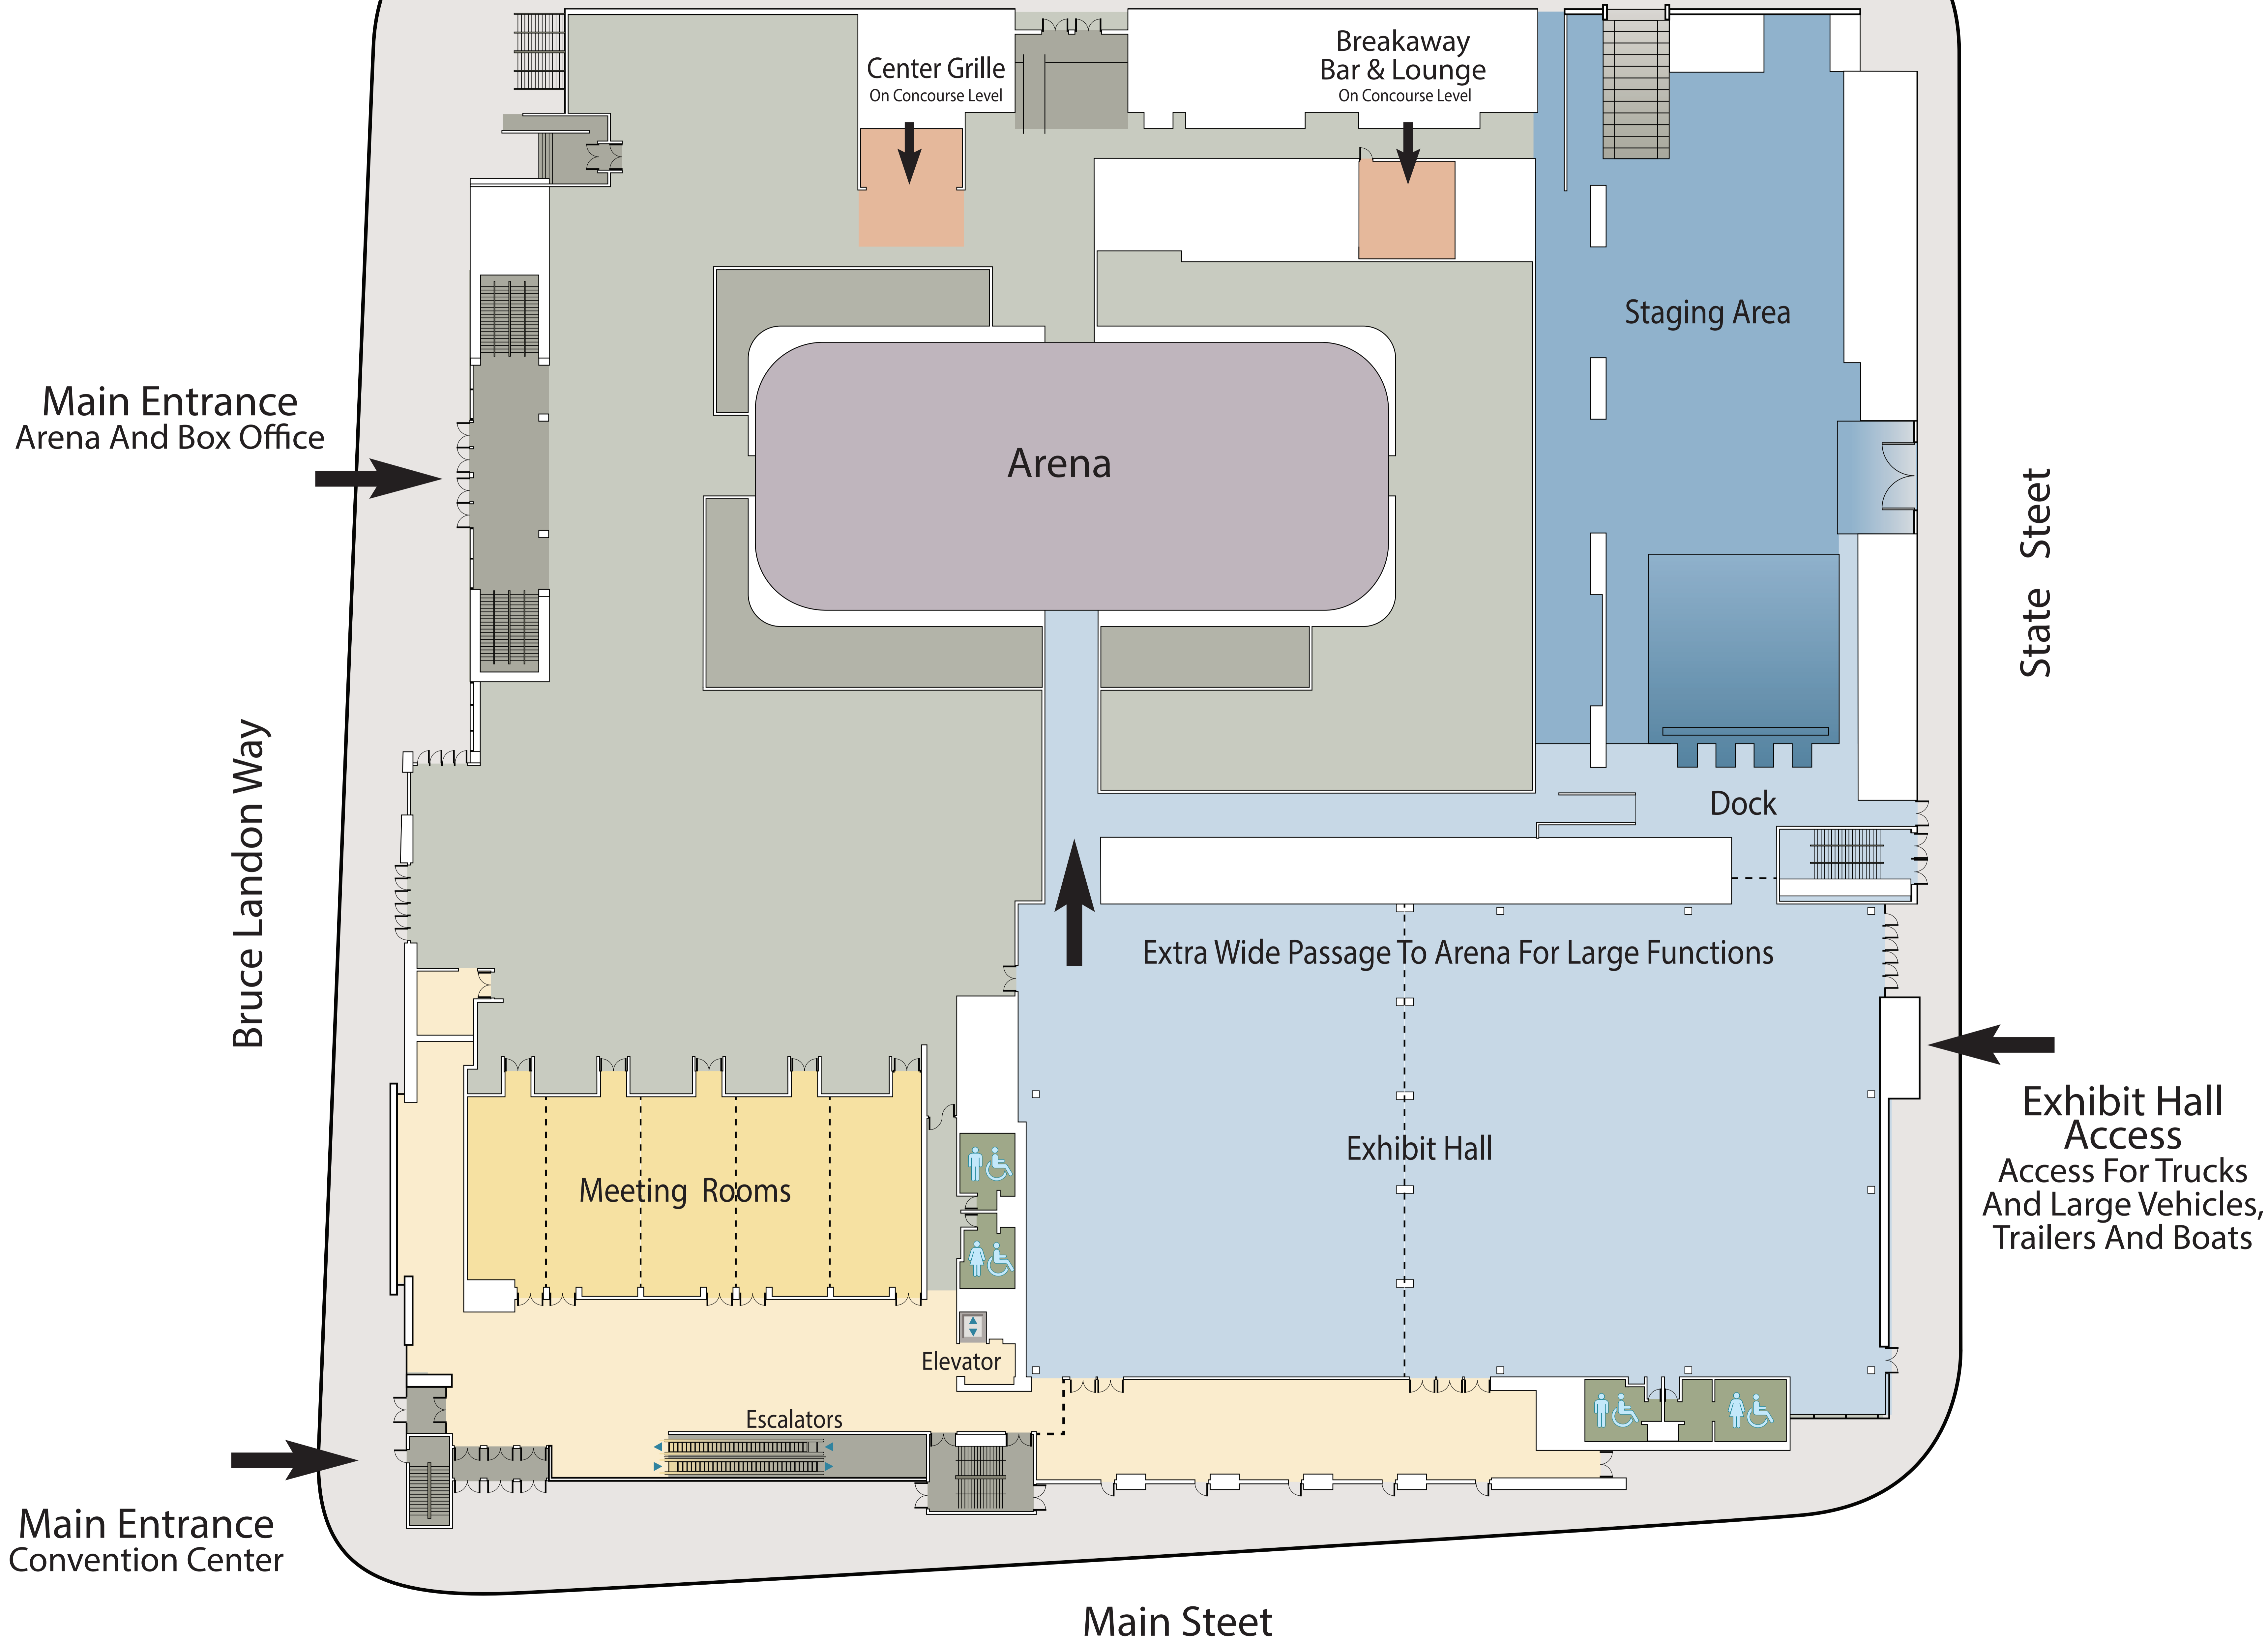

Dwight Street

Main Entrance
Arena And Box Office

Bruce Landon Way

Main Entrance
Convention Center

Center Grille
On Concourse Level

Breakaway
Bar & Lounge
On Concourse Level

Arena

Staging Area

State Street

Dock

Extra Wide Passage To Arena For Large Functions

Exhibit Hall

Meeting Rooms

Elevator

Escalators

Exhibit Hall
Access
Access For Trucks
And Large Vehicles,
Trailers And Boats

Main Street